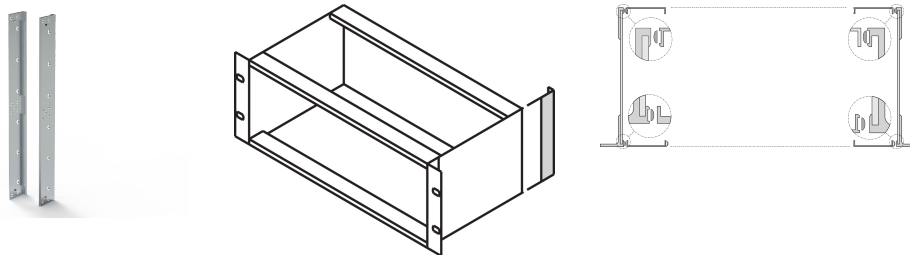

EuropacPRO Rear Angle for Textile EMC Gasket for Side Panel, 6 U

KATALOGOVÉ ČÍSLO

24564-499

EuropacPro rear angle for Textile EMC Gasket, out of Aluminum extrusion with etched surface. Rear hood cannot be mounted simultaneously.

CERTIFICATIONS

VLASTNOSTI

Required for rear shielding

Also useable at the front if you use a depth-adjustable 19" support bracket

VLASTNOSTI PRODUKTU

Rack Height: 6U

Množství v balení: 2

Výška: 265.9mm

Materiál: Hliník

Produktová řada: EuropacPRO

Product Type: Cover

Typ: Rear Angle

Works With: Subracks

Balení: Pair

Gross Weight: 0.159kg

UPOZORNĚNÍ