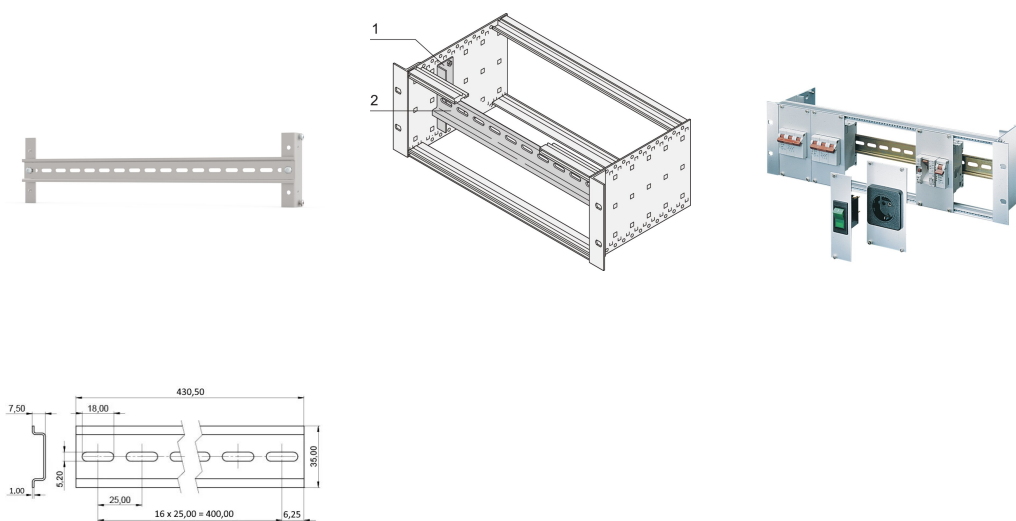

EuropacPRO Support Rail to DIN 43880 and DIN 60715

KATALOGOVÉ ČÍSLO

24565-100

Support rail to clip on retainer of modules in accordance with DIN 43880 like fuses or circuit breakers.

CERTIFICATIONS

VLASTNOSTI

For retainer of modules in accordance with DIN 43880 and DIN 60715 like e.g. fuses or circuit breakers

For assembly on 19" module support

Support Rail, 430.5 x 35 x 7.5 mm

VLASTNOSTI PRODUKTU

Product Type: Support Rail

Produktová řada: EuropacPRO

Works With: Subracks

Materiál: Ocel; Aluminium

Rack Width: 84HP

Šířka: 441.4mm

Hloubka: 37.5mm

Množství v balení: 1

Povrchová úprava: Pozinkovaná Ocel