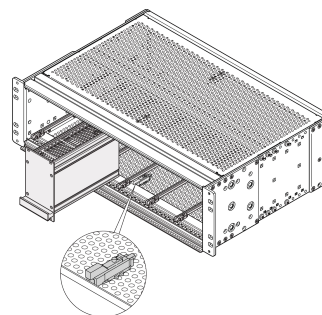

EuropacPRO Cover Plate Locking Kit

KATALOGOVÉ ČÍSLO

24566-007

Additional securing of the rugged cover plate to protect against shock and vibration. The Kit will be screwed onto the top / bottom cover. A movable bolt engages under the horizontal rails and thus provides additional fixing.

CERTIFICATIONS

VLASTNOSTI

Additional securing of the rugged cover plate

Can be combined with horizontal Type R and H

VLASTNOSTI PRODUKTU

Product Type: Hardware Kit

Produktová řada: EuropacPRO

Works With: Subracks