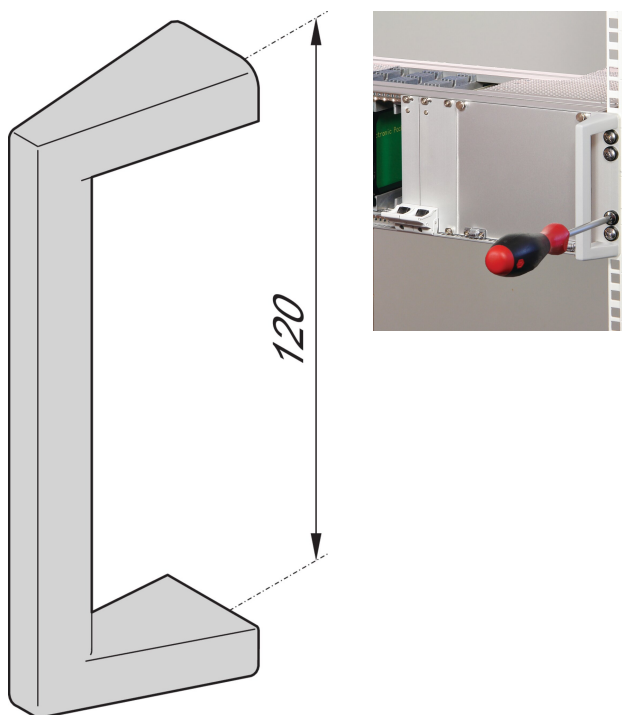

Front Handle, for Type R Side Panels

KATALOGOVÉ ČÍSLO

24566-010

The front handle for a rugged subrack have a load-carrying capacity 30 kg. It optimizes the assembly of a subrack into a cabinet.

CERTIFICATIONS

VLASTNOSTI

Load-carrying capacity 30 kg

Suitable for 3 and 6 U side panels

The form of the handle make it much easier to assemble the M6 fixing screws

VLASTNOSTI PRODUKTU

Product Type: Handle

Works With: Subracks

Typ rukojeti: Straight

Šířka: 12.2mm

Materiál: Hliník

Barva: Silver

Množství v balení: 2

Hloubka: 40mm

Povrchová úprava: Strukturovaný Práškový

Net Weight: 0.154kg