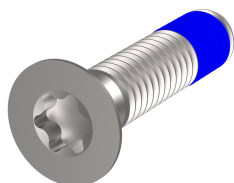

# Assembly Parts for Rugged Components, Countersunk Screw with Thread-locking Compound, M4 x 18

## KATALOGOVÉ ČÍSLO

**24566-100**

Assembly parts with thread-locking compound for rugged Side Panel, horizontal rail, cover plates, rear angle.

## VLASTNOSTI

Screws for the following fixings: Rugged side panel - horizontal rail, Rugged side panel - cover plate, Rugged side panel - rear angle

## VLASTNOSTI PRODUKTU

Typ: Countersunk Screw

Length: 18mm

Množství v balení: 100

Thread Size: M4

Materiál: Stainless Steel

Produktová řada: EuropacPRO

Product Type: Assembly Kit