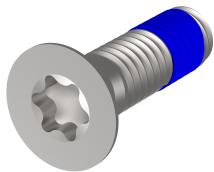

# Assembly Parts for Rugged Components, Screw, Countersunk, Torx, with Thread-locking Compound, M4 x 14

## KATALOGOVÉ ČÍSLO

**24566-101**

Assembly parts with thread-locking compound for rugged Side Panel, horizontal rail, cover plates, rear angle.

## VLASTNOSTI

Screws for the following fixings: Rugged side panel - horizontal rail, Rugged side panel - cover plate, Rugged side panel - rear angle

## VLASTNOSTI PRODUKTU

Typ: Countersunk Screw

Length: 14mm

Množství v balení: 100

Thread Size: M4

Materiál: Stainless Steel

Produktová řada: EuropacPRO

Product Type: Assembly Kit