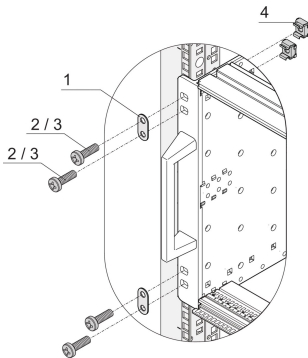

EuropacPRO 19" Dual Fixing Materials Kit

KATALOGOVÉ ČÍSLO

24566-109

For fixing a subrack with dual fixing holes to 19" mounting brackets (e.g. rugged and railway subracks).

CERTIFICATIONS

VLASTNOSTI

For fixing a subrack with dual fixing holes to 19" mounting brackets (e.g. rugged and railroad subracks)

VLASTNOSTI PRODUKTU

Product Type: Hardware Kit

Produktová řada: EuropacPRO

Works With: Subracks

Materiál: Stainless Steel

Množství v balení: 4

Net Weight: 0.145kg

UPOZORNĚNÍ