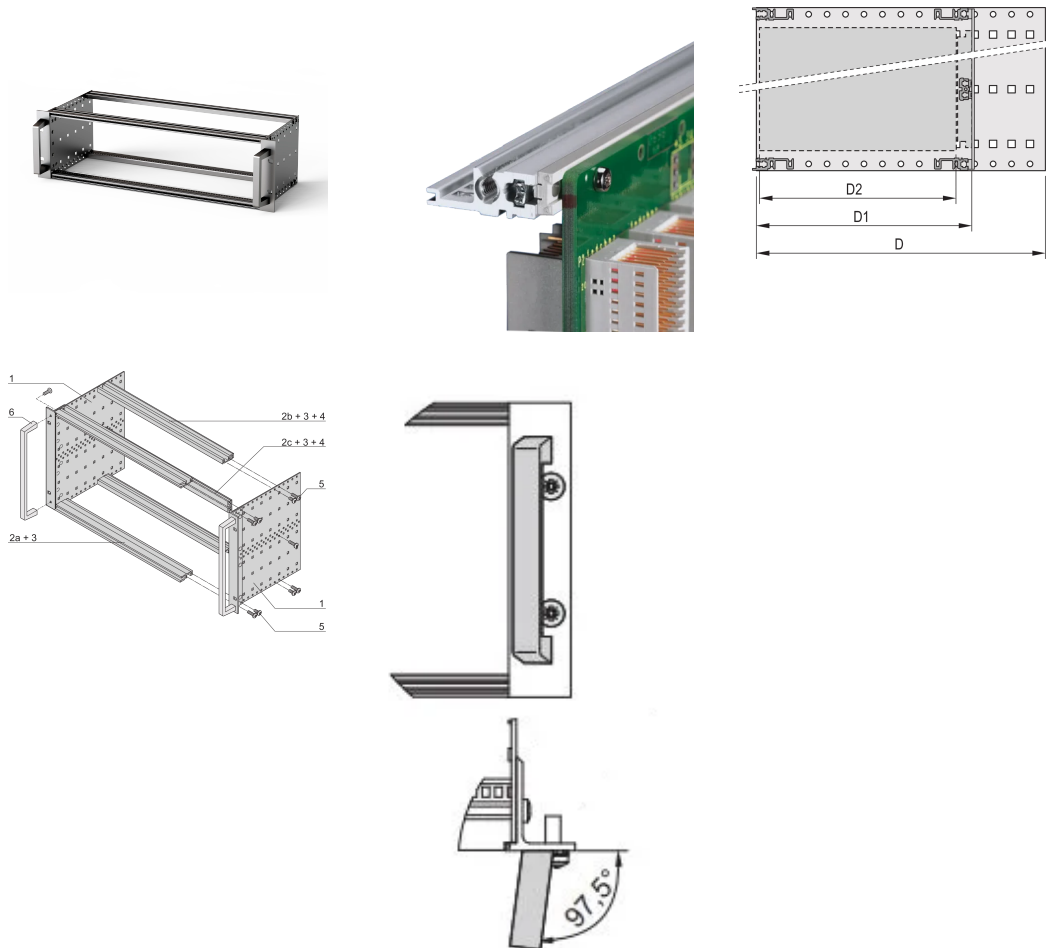

# EuropacPRO 19" Subrack Kit for Backplane, Heavy, Retrofit Shielding, With Front Handle, 3 U, 175 mm

KATALOGOVÉ ČÍSLO

24567-161

Non-EMC shielded subrack for backplane mounting, heavy version with tox welded side panels and front handle.

## VLASTNOSTI

---

Subrack with side panel type H ("Heavy"), 19" bracket is firmly fixed to side panel (tox-cold welded)

Supplied as space-saving flat-pack

Rear horizontal rail for backplane mounting with insulation strip

Horizontal rail type "Heavy"

Shock and Vibration resistance up to 5 g

IP 20, in accordance with IEC 60529

Shock and vibration tested to the German "Bahn" standards BN 411002, BN 411003

Internal and external dimensions in accordance with: IEC 60297-3-100, -101, IEEE 1101.1

## VLASTNOSTI PRODUKTU

---

Rack Height: 3U

Hloubka: 175mm

Množství v balení: 1

For Mounting: Backplane

Board Depth: 160mm

Gasket Type: Stainless Steel EMC