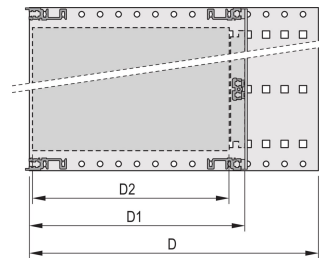

EuropacPRO 19" Subrack Kit for Backplane, Heavy, Retrofit Shielding, With Front Handle, 3 U, 355 mm

KATALOGOVÉ ČÍSLO

24567-164

Non-EMC shielded subrack for backplane mounting, heavy version with tox welded side panels and front handle.

CERTIFICATIONS