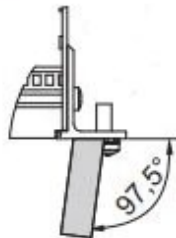

# EuropacPRO 19" Subrack Kit for Backplane, Heavy, Retrofit Shielding, With Front Handle, 3 U, 355 mm

KATALOGOVÉ ČÍSLO

24567-164

Non-EMC shielded subrack for backplane mounting, heavy version with tox welded side panels and front handle.