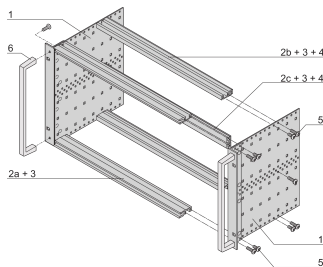

# EuropacPRO 19" Subrack Kit for Backplane, Heavy, Retrofit Shielding, With Front Handle, 6 U, 175 mm

KATALOGOVÉ ČÍSLO

24567-461

Non-EMC shielded subrack for backplane mounting, heavy version with tox welded side panels and front handle.

## VLASTNOSTI

---

Subrack with side panel type H ("Heavy"), 19" bracket is firmly fixed to side panel (tox-cold welded)

Supplied as space-saving flat-pack

Rear horizontal rail for backplane mounting with insulation strip

Horizontal rail type "Heavy"

Shock and Vibration resistance up to 5 g

IP 20, in accordance with IEC 60529

Shock and vibration tested to the German "Bahn" standards BN 411002, BN 411003

Internal and external dimensions in accordance with: IEC 60297-3-100, -101, IEEE 1101.1