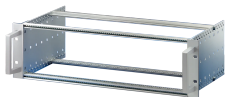

# EuropacPRO 19" Subrack Kit for Backplane, Heavy, Retrofit Shielding, With Front Handle, 6 U, 175 mm

KATALOGOVÉ ČÍSLO

24567-461

Non-EMC shielded subrack for backplane mounting, heavy version with tox welded side panels and front handle.

## VLASTNOSTI

---

Subrack with side panel type H ("Heavy"), 19" bracket is firmly fixed to side panel (tox-cold welded)

Supplied as space-saving flat-pack

Rear horizontal rail for backplane mounting with insulation strip