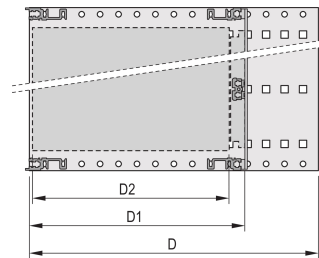

EuropacPRO 19" Subrack Kit for Backplane, Heavy, Retrofit Shielding, With Front Handle, 6 U, 175 mm

KATALOGOVÉ ČÍSLO

24567-461

Non-EMC shielded subrack for backplane mounting, heavy version with tox welded side panels and front handle.

CERTIFICATIONS