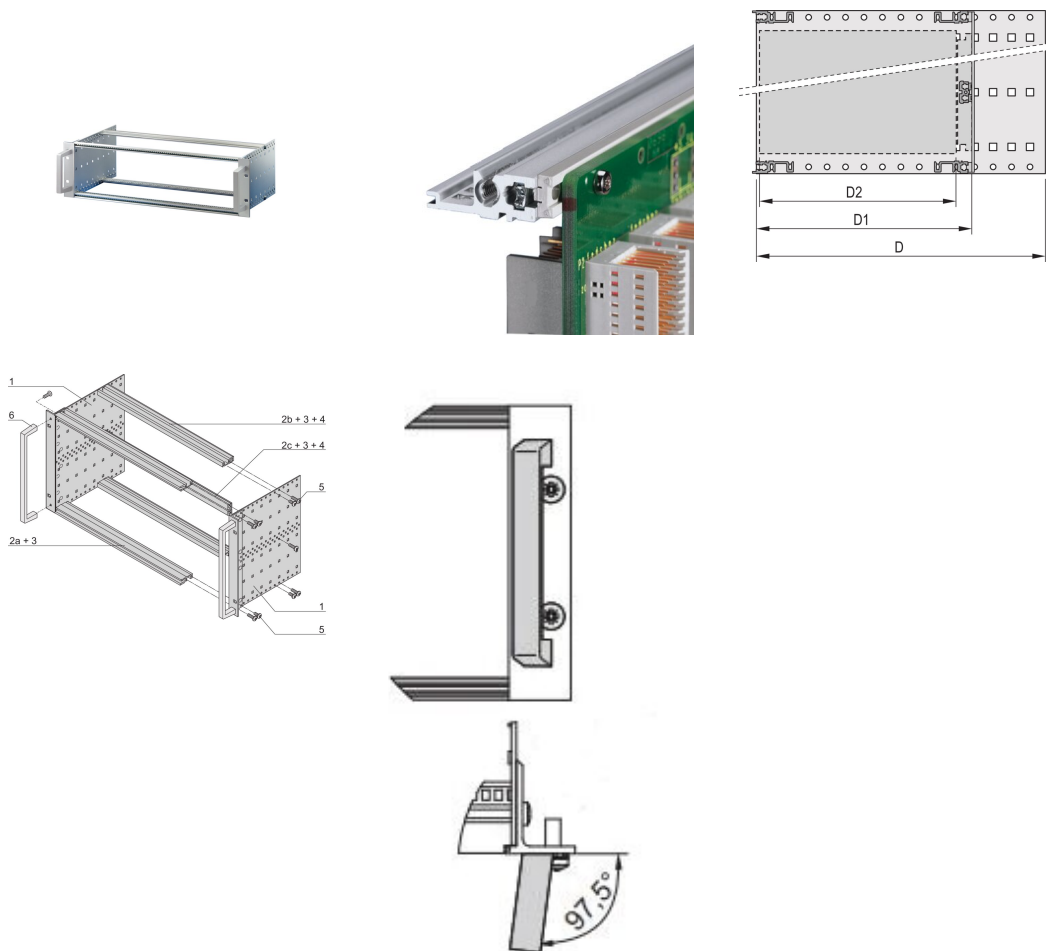

EuropacPRO 19" Subrack Kit for Backplane, Heavy, Retrofit Shielding, With Front Handle, 6 U, 235 mm

KATALOGOVÉ ČÍSLO

24567-462

Non-EMC shielded subrack for backplane mounting, heavy version with tox welded side panels and front handle.

CERTIFICATIONS

VLASTNOSTI

Subrack with side panel type H ("Heavy"), 19" bracket is firmly fixed to side panel (tox-cold welded)

Supplied as space-saving flat-pack

Rear horizontal rail for backplane mounting with insulation strip

Horizontal rail type "Heavy"

Shock and Vibration resistance up to 5 g

IP 20, in accordance with IEC 60529

Shock and vibration tested to the German "Bahn" standards BN 411002, BN 411003

Internal and external dimensions in accordance with: IEC 60297-3-100, -101, IEEE 1101.1

Installed load up to 15 kg

Version with front handles

VLASTNOSTI PRODUKTU

Rack Height: 6U

Hloubka: 235mm

Množství v balení: 1

For Mounting: Backplane

Board Depth: 160mm; 220mm