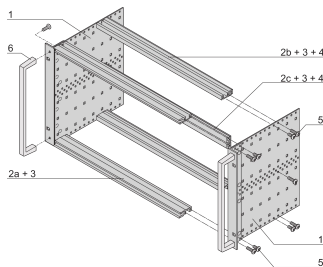

# EuropacPRO 19" Subrack Kit for Backplane, Heavy, Retrofit Shielding, With Front Handle, 6 U, 295 mm

KATALOGOVÉ ČÍSLO

24567-463

Non-EMC shielded subrack for backplane mounting, heavy version with tox welded side panels and front handle.

## VLASTNOSTI

---

Subrack with side panel type H ("Heavy"), 19" bracket is firmly fixed to side panel (tox-cold welded)

Supplied as space-saving flat-pack

Rear horizontal rail for backplane mounting with insulation strip

Horizontal rail type "Heavy"

Shock and Vibration resistance up to 5 g

IP 20, in accordance with IEC 60529

Shock and vibration tested to the German "Bahn" standards BN 411002, BN 411003

Internal and external dimensions in accordance with: IEC 60297-3-100, -101, IEEE 1101.1