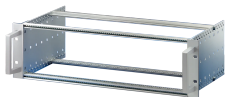

# EuropacPRO 19" Subrack Kit for Backplane, Heavy, Retrofit Shielding, With Front Handle, 6 U, 295 mm

KATALOGOVÉ ČÍSLO

24567-463

Non-EMC shielded subrack for backplane mounting, heavy version with tox welded side panels and front handle.

## VLASTNOSTI

---

Subrack with side panel type H ("Heavy"), 19" bracket is firmly fixed to side panel (tox-cold welded)

Supplied as space-saving flat-pack

Rear horizontal rail for backplane mounting with insulation strip