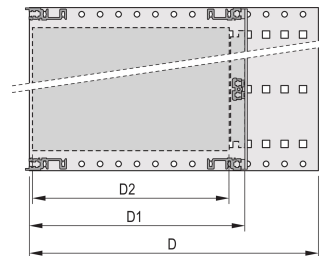

EuropacPRO 19" Subrack Kit for Backplane, Heavy, Retrofit Shielding, With Front Handle, 6 U, 295 mm

KATALOGOVÉ ČÍSLO

24567-463

Non-EMC shielded subrack for backplane mounting, heavy version with tox welded side panels and front handle.

CERTIFICATIONS