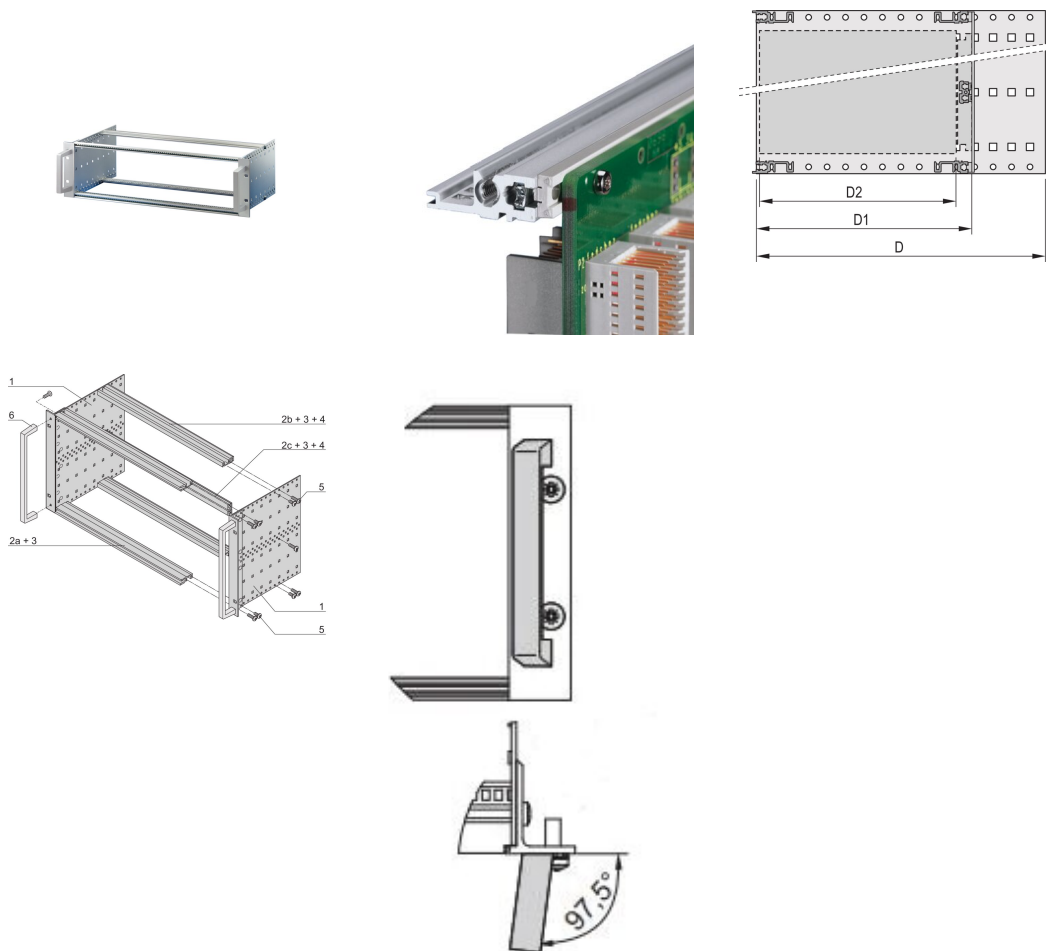

# EuropacPRO 19" Subrack Kit for Backplane, Heavy, Retrofit Shielding, With Front Handle, 6 U, 355 mm

KATALOGOVÉ ČÍSLO

24567-464

Non-EMC shielded subrack for backplane mounting, heavy version with tox welded side panels and front handle.

## VLASTNOSTI

---

Subrack with side panel type H ("Heavy"), 19" bracket is firmly fixed to side panel (tox-cold welded)

Supplied as space-saving flat-pack

Rear horizontal rail for backplane mounting with insulation strip

Horizontal rail type "Heavy"

Shock and Vibration resistance up to 5 g

IP 20, in accordance with IEC 60529

Shock and vibration tested to the German "Bahn" standards BN 411002, BN 411003

Internal and external dimensions in accordance with: IEC 60297-3-100, -101, IEEE 1101.1

## VLASTNOSTI PRODUKTU

---

Rack Height: 6U

Hloubka: 355mm

Množství v balení: 1

For Mounting: Backplane

Board Depth: 160mm; 220mm; 280mm; 340mm

Gasket Type: Stainless Steel EMC