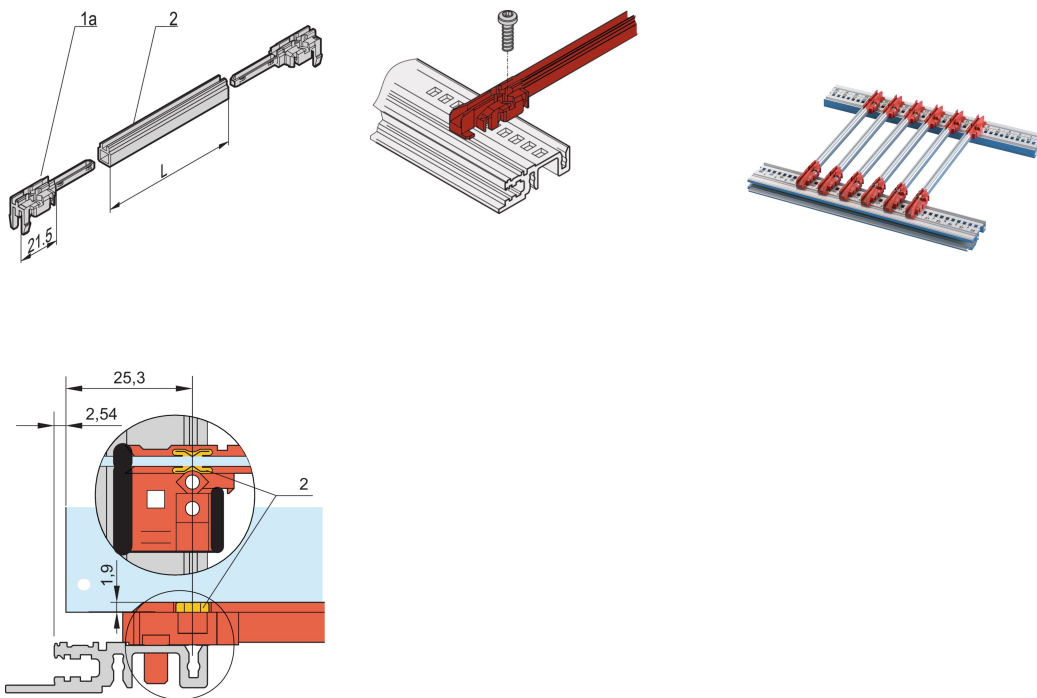

Guide Rail Accessory Type, PC, 280 mm, 2 mm Groove Width, Multi-Piece, Red/Silver, 10 Pieces

KATALOGOVÉ ČÍSLO

24568-381

New generation of accessory type guide rails for PCBs or plug-in units. Forms a reliable interface between the subrack mechanics and the sub-assemblies.

CERTIFICATIONS

VLASTNOSTI

NEW generation accessory type plastic guide rails for reliable retention of PCBs or plug-in units

Significantly increased stability, due to a optimized design and high quality material (PC)

Improved fire safety properties, fulfills EN 45545-2 requirement sets R22, R23 and R24 with HL3

"Halogen-Free", according to IEC 61249-2-21

Can be clipped into horizontal rails (Al extrusion) or into 1.5 mm thick plates

Can be bolted to the horizontal rails Type H and R for higher shock and vibration requirements

Optional ESD clip for an conductive contact between PCB and horizontal rail available

Storage temperature: from -40 °C ... 130 °C