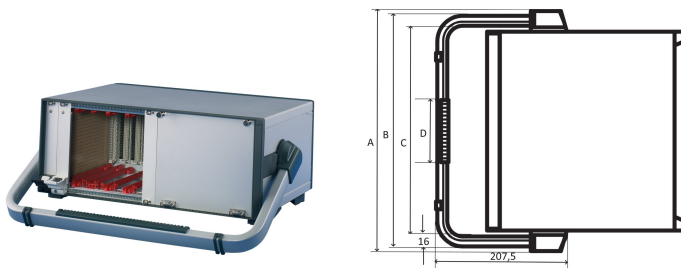

RatiopacPRO/-Air Tip-up Handle, 42 HP

KATALOGOVÉ ČÍSLO

24571-320

Tip-up carrying handles.

CERTIFICATIONS

VLASTNOSTI

Adjustable in 30° increments

Retrofittable without mechanical tooling on case

Static load-carrying capacity 30 kg

The handle enable a user to have a better view to the front side of the case in case of desktop usage

VLASTNOSTI PRODUKTU

Rack Width: 42HP

Množství v balení: 1

Typ rukojeti: Tip-up Handle

Barva: Silver

Povrchová úprava: Strukturovaný Práškový

Materiál: Hliník; ABS

Produktová řada: RatiopacPRO; RatiopacPRO AIR