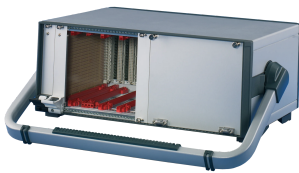

RatiopacPRO/-Air Tip-up Handle, 63 HP

KATALOGOVÉ ČÍSLO

24571-321

Tip-up carrying handles.