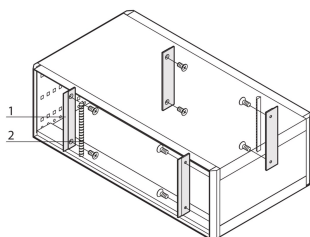

RatiopacPRO EMC Shielding Kit, Front Panel to Side Panel, 4 U

KATALOGOVÉ ČÍSLO

24571-332

For vertical EMC shielding between front or rear panel and side panel. The bracket can be screwed to the side panel and accepts textile or stainless steel shieldings.

CERTIFICATIONS

VLASTNOSTI

For vertical EMC shielding between front- / rear panel and side panel

Scope of delivery sufficient for one case

VLASTNOSTI PRODUKTU

Rack Height: 4U

Množství v balení: 1

Materiál: Hliník; Termoplastický Elastomer; Stainless Steel; Brass