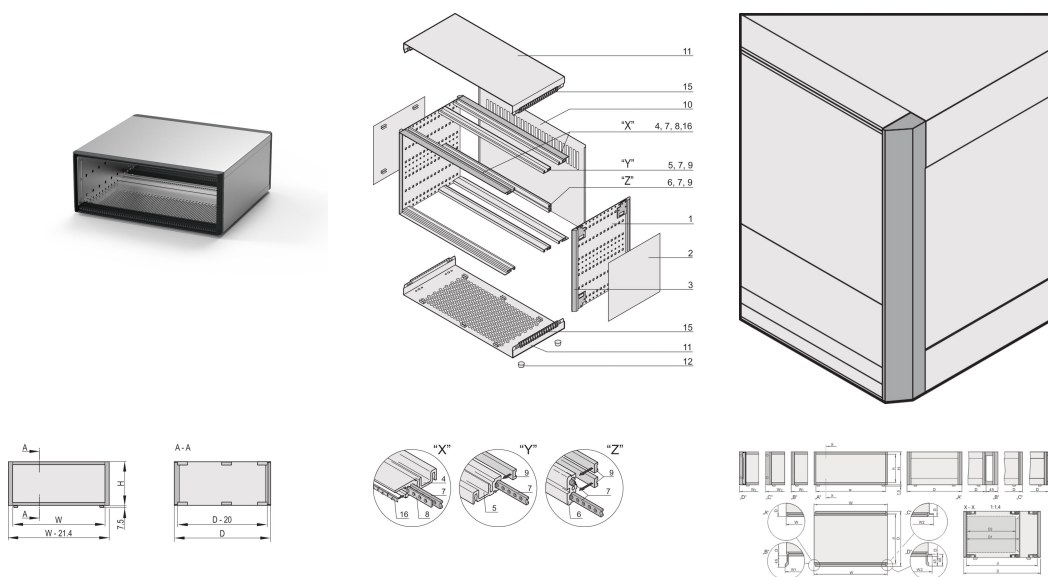

RatiopacPRO, Complete Case, Desktop, Shielded, Front Trim, 3 U, 42 HP, 315 mm

KATALOGOVÉ ČÍSLO

24572-052

The nVent SCHROFF RatiopacPRO case with EMC shielding, provides electronics protection for 19" and individual electronic assemblies. This flexible and robust case is simple to convert from desktop to a 19" rack mount case and includes four different style options. This version of the case provides a sleek design for desktop applications.

CERTIFICATIONS

VLASTNOSTI

Desktop enclosure with pre-configured components, in accordance to IEC 60297-3-101; prepared for 19" components, e.g. plug-in units and euroboards

Shielded

Version with cover strips

Ventilation slit in base plate

Rear panel perforated

Conforms with DIN EN 62368-1

VLASTNOSTI PRODUKTU

Rack Height: 3U

Rack Width: 42HP

Hloubka: 315.5mm

Množství v balení: 1

Usable Height: 112.3mm

Usable Width: 219mm

Front Frame Construction: Side Trim; Horizontal Rails

Cooling Option: No

Complies With: IEC 60297-3-101; IEC 60297-3-102; IEEE 1101.1; IEEE 1101.10; IEEE 1101.11