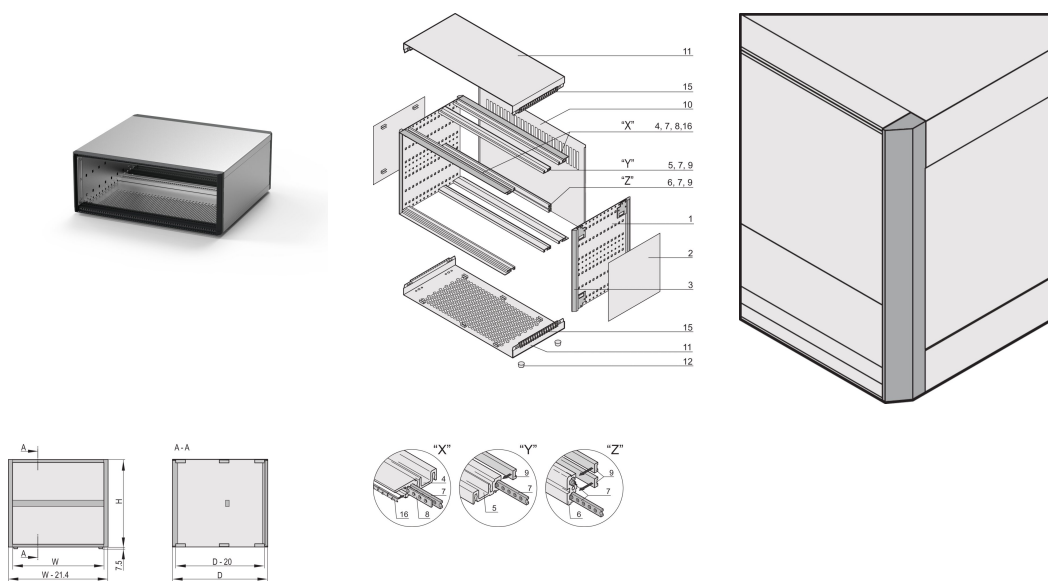

## KATALOGOVÉ ČÍSLO

**24572-064**

The nVent SCHROFF RatiopacPRO case with EMC shielding, provides electronics protection for 19" and individual electronic assemblies. This flexible and robust case is simple to convert from desktop to a 19" rack mount case and includes four different style options. This version of the case provides a sleek design for desktop applications.

## VLASTNOSTI

Desktop enclosure with pre-configured components, in accordance to IEC 60297-3-101; prepared for 19" components, e.g. plug-in units and euroboards

Shielded

Version with cover strips

Ventilation slit in base plate

## VLASTNOSTI PRODUKTU

---

Rack Height: 6U

Rack Width: 42HP

Hloubka: 315.5mm

Množství v balení: 1

Usable Height: 245.7mm

Usable Width: 219mm