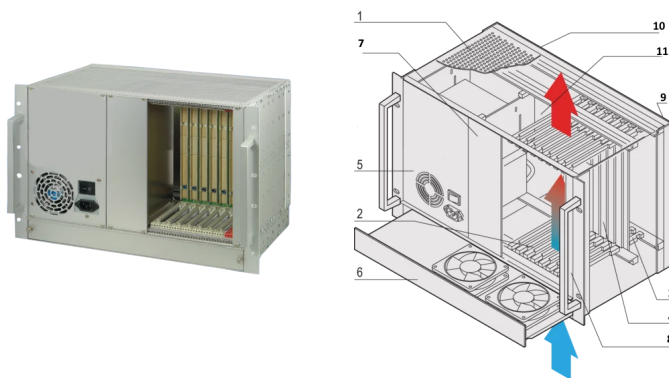

CPCI System With ATX PSU, 7 U, 8 Slot

KATALOGOVÉ ČÍSLO

24579-026

7 U CompactPCI System with vertical Card Cage for eight 6 U Boards, eight RTM Boards and built in ATX Power Supply.

CERTIFICATIONS

VLASTNOSTI

In accordance with IEC 60297-3-101, -102, -103; IEEE 1101.1, 1101.10/11; backplane in accordance with PICMG 2.0 rev. 3.0

System with vertical card cage. Board format Front: 6 U, 160 mm deep; Rear I/O: 6 U, 80 mm deep

Backplane 8 slot, 6 U, 64 bit; system slot right; 8 HP wide CPU can be used

Heat dissipation by 1 U hot-swap fan unit, from bottom to top

ATX PSU, 300 W

VLASTNOSTI PRODUKTU

Product Type: System

Number of Slots: 8

Typ: 19" Rack Mount

Backplane Type: 6 U CompactPCI

Data Transfer: 64-bit PCI Bus

Power per Slot: 40W

Vstupní napětí AC: 100 – 240V

Airflow Direction: Bottom to Top

Rack Height: 7U

Power Supply Type: (1) ATX PSU