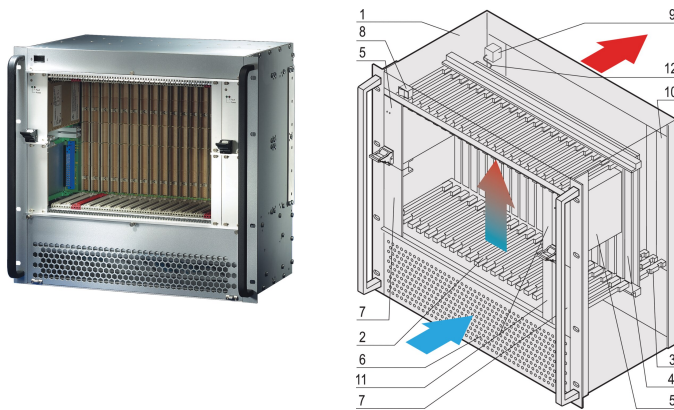

CPCI System With PSB, 10 U, 14 Slot

KATALOGOVÉ ČÍSLO

24579-028

10 U CompactPCI System with PSB for fourteen 6 U Boards, fourteen RTM Boards and up to four 3U pluggable Power Supplies.

CERTIFICATIONS

VLASTNOSTI

System in accordance with IEC 60297-3-101, -102, -103; IEEE 1101.1, 1101.10/11); Backplane, conforms to PICMG 2.16

System with vertical card cage. Board format Front: 6 U, 160 mm deep; Rear I/O: 6 U, 80 mm deep

Backplane, PSB (package switched backplane), PICMG 2.16 16-slot, 6 U, 64 bit (2 fabric/switch slots, 14 node slots)

Heat dissipation by fan module, from front to rear

Two 19" CompactPCI power supplies, 300 W (3 U, 8 HP), prepared for installation of two additional 19" compatible PSUs

Prepared for system monitoring with a chassis monitoring module (CMM)

VLASTNOSTI PRODUKTU

Product Type: System

Number of Slots: 16