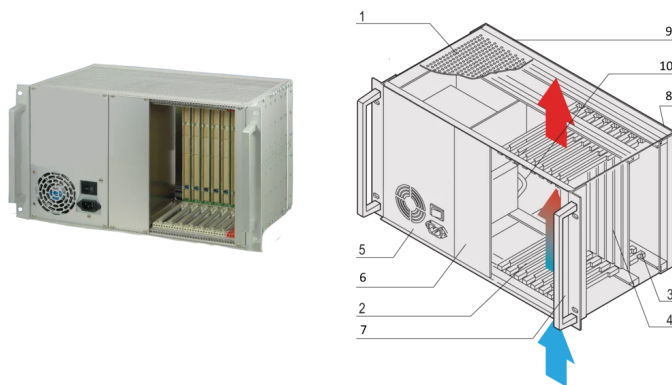

CPCI System With ATX PSU, 6 U, 8 Slot

KATALOGOVÉ ČÍSLO

24579-030

Fanless 6 U CompactPCI System with vertical Card Cage for eight 6U Boards and eight RTM Boards. With built in ATX Power Supply.

CERTIFICATIONS

VLASTNOSTI

In accordance with IEC 60297-3-101, -102, -103; IEEE 1101.1, 1101.10/11; backplane in accordance with PICMG 2.0 rev. 3.0

System with vertical card cage. Board format Front: 6 U, 160 mm deep; Rear I/O: 6 U, 80 mm deep

Backplane 8 slot, 6 U, 64 bit, System slot right, 8 HP wide CPU can be used

Heat dissipation by convection, from bottom to top

ATX PSU, 300 W

VLASTNOSTI PRODUKTU

Product Type: System

Number of Slots: 8

Typ: 19" Rack Mount

Backplane Type: 6 U CompactPCI

Data Transfer: 64-bit PCI Bus

Power per Slot: 10W

Vstupní napětí AC: 100 – 240V

Rack Height: 6U

Power Supply Type: (1) ATX PSU

Power Supply Included: Yes

Rear I/O: Yes