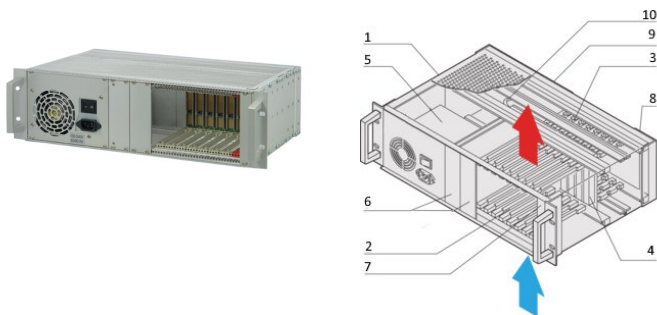

# CPCI System With ATX PSU, 3 U, 8 Slot

## KATALOGOVÉ ČÍSLO

**24579-031**

Fanless 3U CompactPCI System with vertical Card Cage for eight 3U Boards and eight RTM Boards. With built in ATX Power Supply.

## VLASTNOSTI

In accordance with IEC 60297-3-101, -102, -103; IEEE 1101.1, 1101.10/11; backplane in accordance with PICMG 2.0 rev. 3.0

System with vertical card cage. Board format Front: 3 U, 160 mm deep; Rear I/O: 3 U, 80 mm deep

## VLASTNOSTI PRODUKTU

Product Type: System

Number of Slots: 8

Typ: 19" Rack Mount

Backplane Type: 3 U CompactPCI

Data Transfer: 32-bit PCI Bus

Power per Slot: 10W

Vstupní napětí AC: 100 – 240V