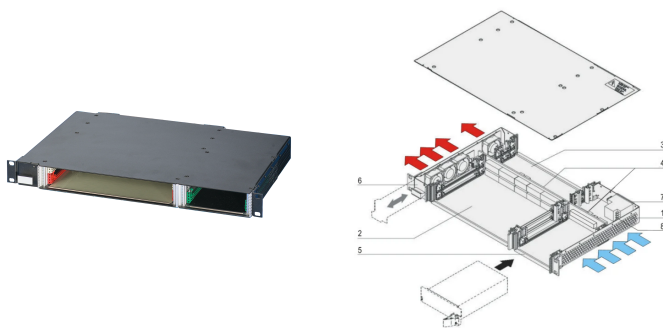

## KATALOGOVÉ ČÍSLO

**24579-078**

1 U CompactPCI System with horizontal Card Cage for two 6 U Boards, two RTM Boards and one CompactPCI 3 U Pluggable Power Supply.

## VLASTNOSTI

In accordance with IEC 60297-3-101, -102, -103; IEEE 1101.1, 1101.10/11; backplane in accordance with PICMG 2.0 rev. 3.0

System with horizontal card cage. Board format Front: 6 U, 160 mm deep; Rear I/O: 6 U, 80 mm deep

## VLASTNOSTI PRODUKTU

Product Type: System

Number of Slots: 2

Typ: 19" Rack Mount

Backplane Type: 6 U CompactPCI

Data Transfer: 64-bit PCI Bus

Power per Slot: 40W

Vstupní napětí AC: 100 – 240V

Airflow Direction: Right to Left

Rack Height: 1U

Power Supply Type: (1) Pluggable PSU

Power Supply Included: No

Rear I/O: Yes

Complies With: PICMG 2.0 R3.0

Hloubka: 275mm

Výška: 44.64mm