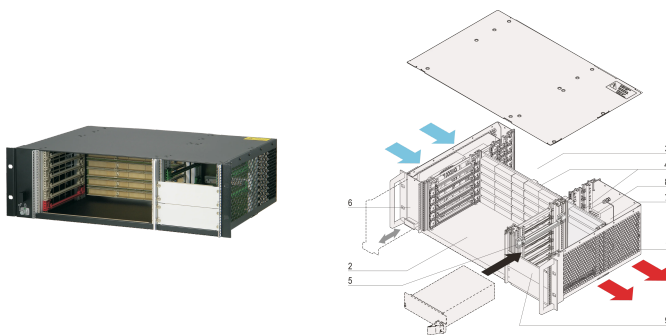

CPCI System for Pluggable PSU, Horizontal, 3 U, 6 Slot

KATALOGOVÉ ČÍSLO

24579-080

3 U CompactPCI System with horizontal Card Cage for six 6 U Boards, six RTM Boards and one CompactPCI 3 U Pluggable Power Supply. Option to assemble up to three pluggable Power Supplies.

CERTIFICATIONS

VLASTNOSTI

In accordance with IEC 60297-3-101, -102, -103; IEEE 1101.1, 1101.10/11; backplane in accordance with PICMG 2.0 rev. 3.0

System with horizontal card cage. Board format Front: 6 U, 160 mm deep; Rear I/O: 6 U, 80 mm deep

Backplane (signal and power backplane in one unit) 6 slot, 6 U, 64 bit, System slot left, Power connector (2 x P 47)

Heat dissipation by hot-swap fan unit (airflow left to right)

Prepared for the assembly of a 19" CompactPCI power supply (3 U, 8 HP)

VLASTNOSTI PRODUKTU

Product Type: System

Number of Slots: 6

Typ: 19" Rack Mount

Backplane Type: 6 U CompactPCI

Data Transfer: 64-bit PCI Bus

Power per Slot: 40W

Vstupní napětí AC: 100 – 240V