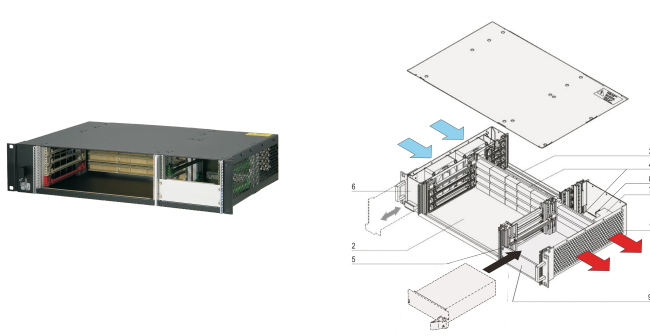

CPCI System for Pluggable PSU, Horizontal, 2 U, 4 Slot

KATALOGOVÉ ČÍSLO

24579-082

2 U CompactPCI System with horizontal Card Cage for four 6 U Boards, four RTM Boards and one CompactPCI 3 U Pluggable Power Supply. Option to assemble a second pluggable Power Supply.

CERTIFICATIONS

VLASTNOSTI

In accordance with IEC 60297-3-101, -102, -103; IEEE 1101.1, 1101.10/11; backplane in accordance with PICMG 2.0 rev. 3.0

System with horizontal card cage. Board format Front: 6 U, 160 mm deep; Rear I/O: 6 U, 80 mm deep

Backplane (signal and power backplane in one unit) 4 slot, 6 U, 64 bit System slot left, Power connector (2 x P 47)

Heat dissipation by hot-swap fan unit (airflow left to right)

Prepared for the assembly of a 19" CompactPCI power supply (3 U, 8 HP)

VLASTNOSTI PRODUKTU

Product Type: System

Number of Slots: 4

Typ: 19" Rack Mount

Backplane Type: 6 U CompactPCI

Data Transfer: 64-bit PCI Bus

Power per Slot: 40W

Vstupní napětí AC: 100 – 240V