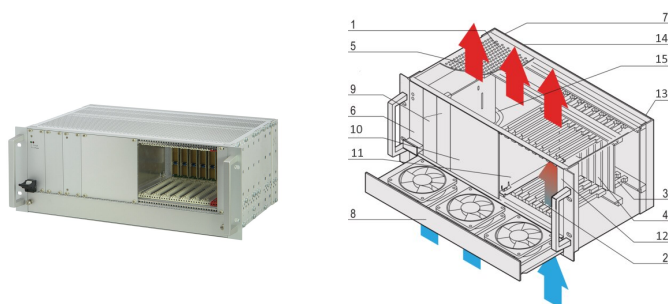

CPCI System With Pluggable PSU, 4 U, 8 Slot

KATALOGOVÉ ČÍSLO

24579-260

4 U CompactPCI System with vertical Card Cage for eight 3U Boards, eight RTM Boards and one 3U Pluggable Power Supply.

CERTIFICATIONS

VLASTNOSTI

In accordance with IEC 60297-3-101, -102, -103; IEEE 1101.1, 1101.10/11; backplane in accordance with PICMG 2.0 rev. 3.0

System with vertical card cage. Board format Front: 3 U, 160 mm deep; Rear I/O: 3 U, 80 mm deep

Backplane 8 slot, 3 U, 32 bit; system slot right; 8 HP wide CPU can be used; Power backplane

Heat dissipation by 1 U hot-swap fan unit, airflow bottom to top

19"-compatible PSU, 300 W, 3 U, 8 HP

Option to mount a hard disk

VLASTNOSTI PRODUKTU

Product Type: System

Number of Slots: 8

Typ: 19" Rack Mount

Backplane Type: 3 U CompactPCI

Data Transfer: 32-bit PCI Bus

Power per Slot: 40W

Vstupní napětí AC: 100 – 240V