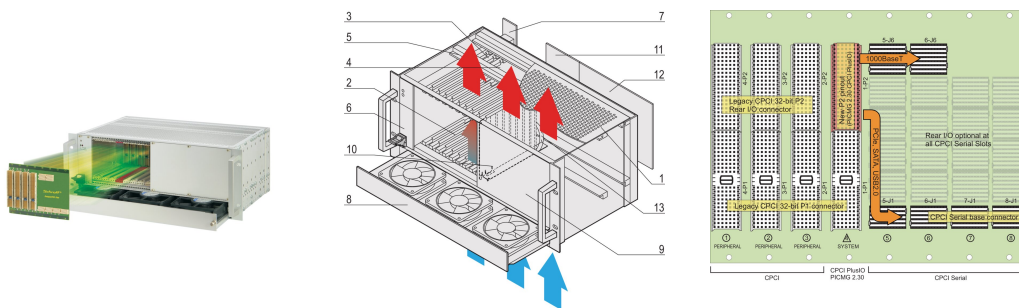

CPCI PlusIO System With Pluggable PSU, 4 U, 8 Slot

KATALOGOVÉ ČÍSLO

24579-400

4 U CompactPCI PlusIO System with vertical Card Cage for one CPCI PlusIO System Controller, 4 CompactPCI and 3 CompactPCI Serial Peripheral Boards and one CompactPCI 3 U Pluggable Power Supply.

CERTIFICATIONS

VLASTNOSTI

In accordance with IEC 60297-3-101, -102, -103; IEEE 1101.1, 1101.10/11; backplane in accordance with PICMG 2.0 rev. 3.0 and PICMG 2.30 rev. 1.0

System with vertical card cage. Board format Front: 3 U, 160 mm deep, 8 slot; Rear I/O: 3 U, 80 mm deep, 3 slot

VLASTNOSTI PRODUKTU

Product Type: System

Number of Slots: 8

Typ: 19" Rack Mount

Backplane Type: 3 U, 4 Slot CompactPCI and 4 Slot CompactPCI Serial

Data Transfer: 32-bit PCI Bus; PCIe Gen2

Power per Slot: 40W

Vstupní napětí AC: 100 – 240V

Airflow Direction: Bottom to Top

Rack Height: 4U

Power Supply Type: (1) Pluggable PSU

Power Supply Included: Yes

Rear I/O: Yes

Complies With: PICMG 2.30 R1.0

Hloubka: 275mm