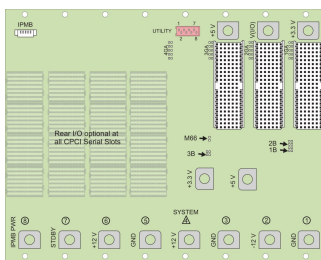

CPCI PlusIO System With Pluggable PSU, 4 U, 8 Slot

KATALOGOVÉ ČÍSLO

24579-400

4 U CompactPCI PlusIO System with vertical Card Cage for one CPCI PlusIO System Controller, 4 CompactPCI and 3 CompactPCI Serial Peripheral Boards and one CompactPCI 3 U Pluggable Power Supply.

CERTIFICATIONS

VLASTNOSTI

In accordance with IEC 60297-3-101, -102, -103; IEEE 1101.1, 1101.10/11; backplane in accordance with PICMG 2.0 rev. 3.0 and PICMG 2.30 rev. 1.0

System with vertical card cage. Board format Front: 3 U, 160 mm deep, 8 slot; Rear I/O: 3 U, 80 mm deep, 3 slot