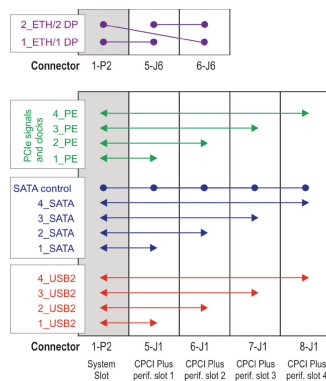

CPCI PlusIO System With Pluggable PSU, 4 U, 8 Slot

KATALOGOVÉ ČÍSLO

24579-400

4 U CompactPCI PlusIO System with vertical Card Cage for one CPCI PlusIO System Controller, 4 CompactPCI and 3 CompactPCI Serial Peripheral Boards and one CompactPCI 3 U Pluggable Power Supply.

CERTIFICATIONS

VLASTNOSTI

In accordance with IEC 60297-3-101, -102, -103; IEEE 1101.1, 1101.10/11; backplane in accordance with PICMG 2.0 rev. 3.0 and PICMG 2.30 rev. 1.0

System with vertical card cage. Board format Front: 3 U, 160 mm deep, 8 slot; Rear I/O: 3 U, 80 mm deep, 3 slot