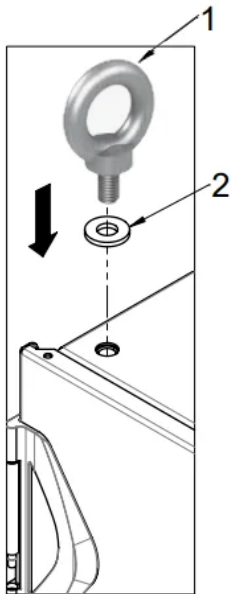

Varistar CP Lifting Eye Kit for Flush Top Cover

KATALOGOVÉ ČÍSLO

21630-030

Bolt on lifting eyes to lift and place cabinet without cabinet damage.

VLASTNOSTI

Thread M12

Application and static load-carrying capacity in accordance with DIN 582

VLASTNOSTI PRODUKTU

Množství v balení: 4

Produktová řada: Varistar CP

Product Type: Eye Bolt

Works With: Cabinet; Varistar CP

Net Weight: 0.708kg

DALŠÍ PODROBNOSTI O PRODUKTU

Only usable with raised top cover Application and loading as per DIN 582.