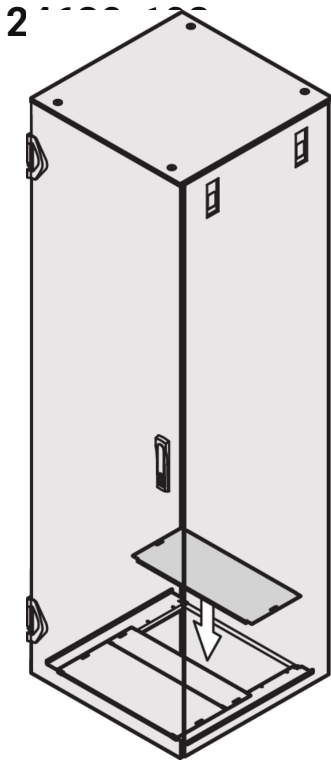

# Varistar CP Cover Plate for Base Plate, 600W

## KATALOGOVÉ ČÍSLO

Cover Plate for Base Plate helps cover the base plate openings which could have been otherwise used for cable management.

## VLASTNOSTI

For covering rear opening of base plate (multi-piece)