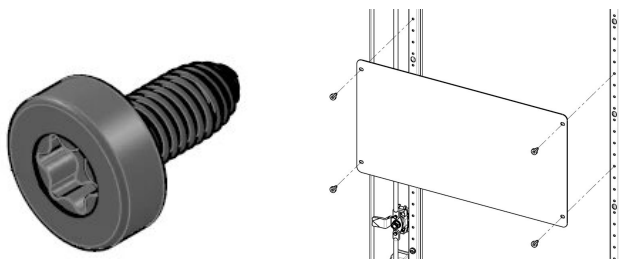

# Fixing Kit for Door Bar

## KATALOGOVÉ ČÍSLO

**24630-277**

For variable assembly of panels or cables on the door bars of a Varistar CP cabinet

## VLASTNOSTI

For variable assembly of panels or cables on the door bars