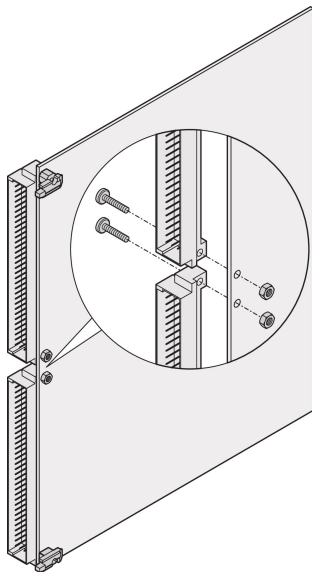

# Frame Type Plug-In Unit Connector to PCB Mounting Kit, Center

## KATALOGOVÉ ČÍSLO

**24812-600**

Connector mounting kit onto PCB, for mounting of DIN connectors in the center of 6 U PCBs.

## VLASTNOSTI

Connector mounting kit onto PCB, for mounting of DIN connectors in the center of 6 U PCBs