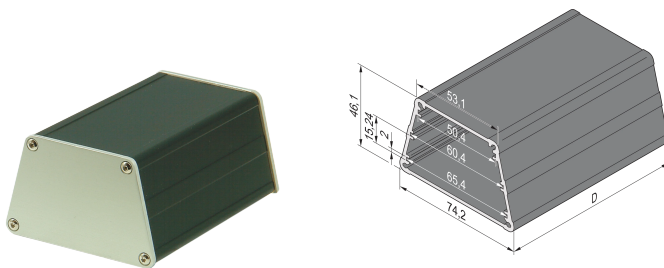

Minipac Trapezoid Shape Case, Desktop

KATALOGOVÉ ČÍSLO

24814-008

The Trapezoid Alu-profile case enables a user to insert 3 non standard PCBs. The PCBs will be inserted in grooves in the Alu-profile tube. Both sides are covered with 2.5 mm thick.

CERTIFICATIONS

VLASTNOSTI

Desktop version

PCB thickness 1.6 mm, spacing 15.24 mm (3 HP)

Length D = 100 mm, width of long side 74.2 mm, width of short side 54.5 mm, height 46.1 mm

Accommodates 3 non-standardized PCBs (height 50, 60 and 65 mm, depth 100 mm)

VLASTNOSTI PRODUKTU

Product Type: Small Form Factor Case

Produktová řada: Minipac

Typ: Desktop

Výška: 75.6mm

Šířka: 47.5mm

Hloubka: 100.5mm

Materiál: Hliník

Barva: Black

Povrchová úprava: Anodized

Stupeň krytí: IP40

Cooling: Non-Perforated

Shape: Trapezium

Množství v balení: 1

Length: 100.5mm

Net Weight: 0.24kg