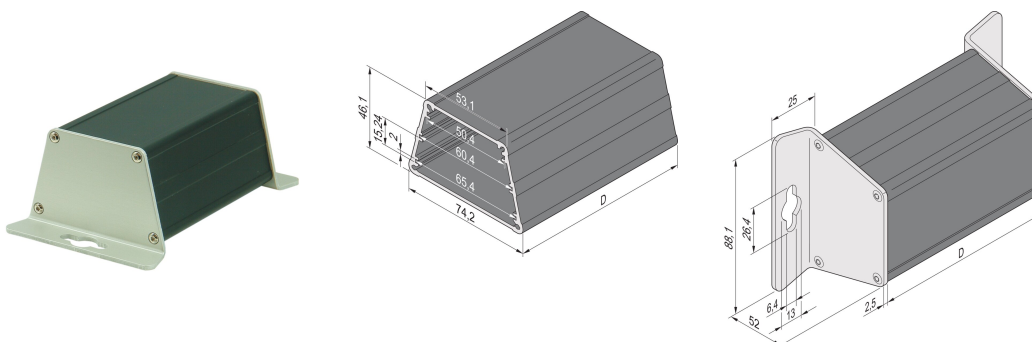

Minipac Trapezoid Shape Case, Wall Mount

KATALOGOVÉ ČÍSLO

24814-010

The Trapezoid Alu-profile case enables a user to insert 3 non standard PCBs. The PCBs will be inserted in grooves in the Alu-profile tube. Both sides are covered with 2.5 mm thick L-shaped front panels for wall mounting.

CERTIFICATIONS

VLASTNOSTI

Wall mounting

PCB thickness 1.6 mm, spacing 15.24 mm (3 HP)

Length D = 100 mm, width of long side 74.2 mm, width of short side 54.5 mm, height 46.1 mm

Accommodates 3 non-standardized PCBs (height 50, 60 and 65 mm, depth 100 mm)

VLASTNOSTI PRODUKTU

Product Type: Small Form Factor Case

Produktová řada: Minipac

Typ: Wall Mount

Výška: 88.1mm

Šířka: 52mm

Hloubka: 100.5mm

Materiál: Hliník

Barva: Black

Povrchová úprava: Anodized

Stupeň krytí: IP40

Cooling: Non-Perforated

Shape: Trapezium

Množství v balení: 1

Length: 100.5mm

Net Weight: 0.27kg