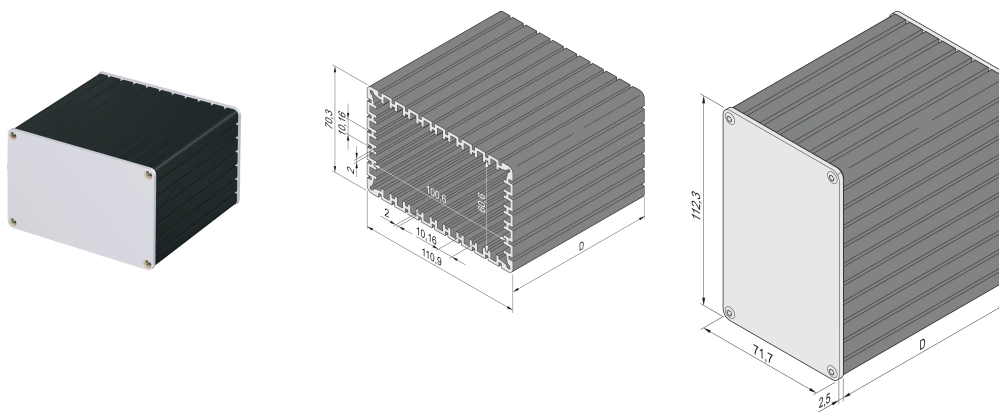

Minipac Rectangular Shape Case, Desktop

KATALOGOVÉ ČÍSLO

24814-024

The rectangular Alu-profile case enables a user to insert 4 standard PCBs (height 100 mm x depth 160 mm). The PCBs will be inserted in grooves in the Alu-profile tube. Both sides are covered with 2.5 mm thick front panels.

CERTIFICATIONS

VLASTNOSTI

Accommodates 4 standardized PCBs (height 100 mm, depth 160 mm) or rotated by 90° to accommodate 8 non-standardized PCBs (height 60 mm, depth 160 mm)

PCB thickness 1.6 mm, spacing 10.16 mm (2 HP)

Length D = 160 mm, long side 110.9 mm, short side 70.3 mm

Desktop version

VLASTNOSTI PRODUKTU

Product Type: Small Form Factor Case

Produktová řada: Minipac

Typ: Desktop

Výška: 112.3mm

Šířka: 71.7mm

Hloubka: 160.5mm

Materiál: Hliník

Barva: Black

Povrchová úprava: Anodized

Stupeň krytí: IP40

Cooling: Non-Perforated

Shape: Rectangular

Množství v balení: 1