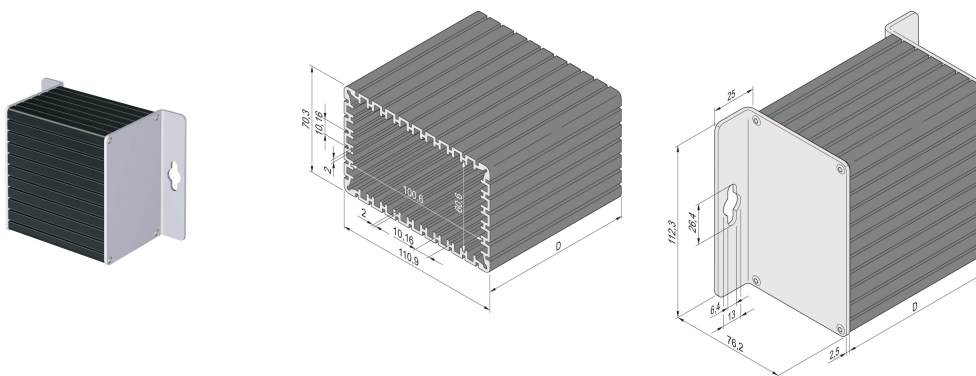

# Minipac Rectangular Shape Case, Wall Mount

## KATALOGOVÉ ČÍSLO

**24814-025**

The rectangular Alu-profile case enables a user to insert 4 standard PCBs (height 100 mm x depth 160 mm). The PCBs will be inserted in grooves in the Alu-profile tube. Both sides are covered with 2.5 mm thick L-shaped front panels for wall mounting.

## VLASTNOSTI

Accommodates 4 standardized PCBs (height 100 mm, depth 160 mm) or rotated by 90° to accommodate 8 non-standardized PCBs (height 60 mm, depth 160 mm)

PCB thickness 1.6 mm, spacing 10.16 mm (2 HP)

Length D = 160 mm, long side 110.9 mm, short side 70.3 mm

Wall mount assembly