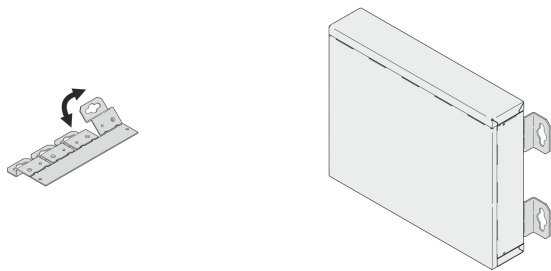

Mounting Bracket for Wall- or Desktop

KATALOGOVÉ ČÍSLO

24820-005

The bracket enables mounting an Interscale case to a wall or allows a distance between the mounting surface and the rear wall.

CERTIFICATIONS

VLASTNOSTI

Able to assemble / disassemble case while mounted

Provides 14 mm clearance from mounting surface for cable management

Bracket for wall or recessed mounting

VLASTNOSTI PRODUKTU

Product Type: Bracket

Produktová řada: Interscale

Materiál: Ocel

Povrchová úprava: Aluminum-Zinc Plated

Množství v balení: 4

Net Weight: 0.168kg

DALŠÍ PODROBNOSTI O PRODUKTU

Not compatible with embedded NUC cases or Interscale M 19" cases.