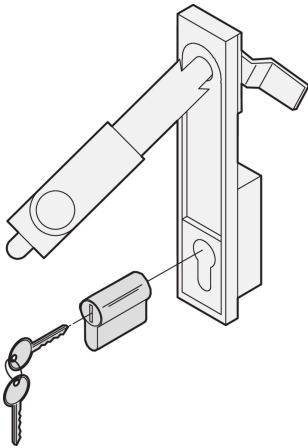

# DIN Cylinder Kit, Semi-Profile Cylinder Different Locking

## KATALOGOVÉ ČÍSLO

**25127-996**

Profile cylinder is the most common form of the security door locks used today and a form of the locking cylinder. Semi-profile cylinders are generally flush with respect to the door and are easy to integrate into locking systems.

## VLASTNOSTI

Locking insert for lever handle