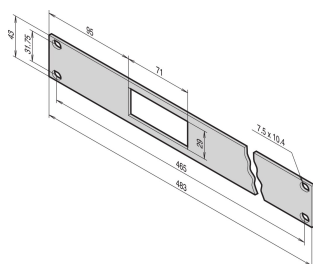

19" Front Panel for Thermostat With Digital Display, 1 U, 2.5 mm, Al, RAL 7021

KATALOGOVÉ ČÍSLO

30118-360

19" Front Panel for Thermostat With Digital Display, 1 U

CERTIFICATIONS

VLASTNOSTI

19" Front Panel, 1 U, with cut-out for thermostat with digital display

Rear Finish: Painted

Kód barvy: RAL 7021

Rack Height: 1U

Výška: 43mm

Rack Width: 95HP

Šířka: 483mm

Hloubka: 3mm

Množství v balení: 1