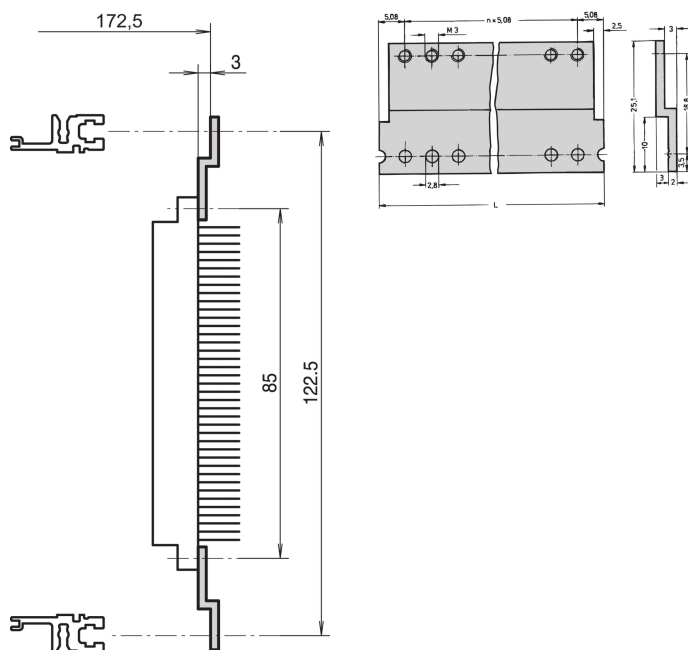

# Z-Rail for Connector, DIN 41617, 31-pin, 40 HP

## KATALOGOVÉ ČÍSLO

**30819-763**

Z-rail for connector in accordance with DIN 41617, 31-pin.

## VLASTNOSTI PRODUKTU

Product Type: Z-Rail

Produktová řada: EuropacPRO; RatiopacPRO; RatiopacPRO AIR; CompacPRO; PropacPRO

Works With: Subracks; Cases

Rack Width: 40HP

Length: 208.28mm

Množství v balení: 1