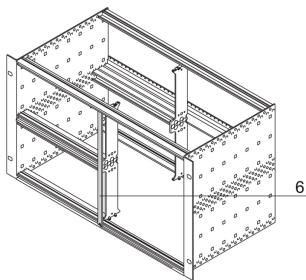

Front Panel Alternative for Combined Mounting, unshielded, 6 U, 2 HP

KATALOGOVÉ ČÍSLO

30847-472

The 2 HP wide front panel covers an open slot. The non-shielded version can be fixed with screws and washers. Due to the 2 HP width, no sleeves can be used.

CERTIFICATIONS

VLASTNOSTI

Flat front panel 6 U, 2 HP, Al, 2.5 mm

VLASTNOSTI PRODUKTU

Product Type: Front Panel

Accessory Type: Front panel

Materiál: Hliník

Front Finish: Anodized

Rear Finish: Conductive

Treated Edges: No

Rack Height: 6U

Výška (H): 261.8mm

Rack Width: 2HP

Šířka (W): 9.8mm

Complies With: IEC 60297-3-101; IEEE 1101.1/10

Množství v balení: 1