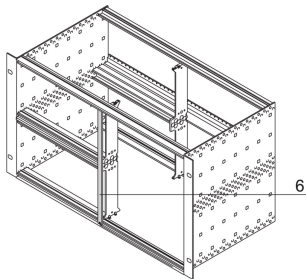

Front Panel Alternative for Combined Mounting, U-profile, Textile, 6 U, 2 HP, 2.5 mm, Al, Front Anodized, Rear Conductive

KATALOGOVÉ ČÍSLO

30849-140

The 2 HP wide front panel covers an open slot. The U-profile front panel can be combined with a textile EMC gasket. It be fixed with screws and washers. Due to the 2 HP width no sleeves can be used.

CERTIFICATIONS

VLASTNOSTI

U-profile front panel 6 U, 2 HP, Al, 2.5 mm

Prepared for textile EMC gasket

VLASTNOSTI PRODUKTU

Product Type: Front Panel

Accessory Type: Front panel

Produktová řada: EuropacPRO; RatiopacPRO; RatiopacPRO AIR; CompacPRO; PropacPRO

Mounting: Screw-on Front

EMC Shielding: No (Retrofittable)

Gasket Type: Textile EMC

Materiál: Hliník

Front Finish: Anodized

Rear Finish: Conductive

Treated Edges: No

Rack Height: 6U

Výška: 261.8mm

Rack Width: 2HP

Šířka: 9.8mm

Hloubka: 2.5mm

Complies With: IEC 60297-3-101; IEEE 1101.1/10

Množství v balení: 1

Povrchová úprava: Anodized; Passivated

Net Weight: 0.021kg