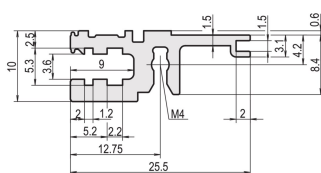

Horizontal Rail, Front, Type L-OD, Light, Without Lip, 20 HP

KATALOGOVÉ ČÍSLO

34560-020

Combinations of horizontal rails and side panels

	Subrack 10 HP	Subrack 15 HP	Subrack 20 HP	Subrack 25 HP
Subrack 10 HP	-	+	+	+
Subrack 15 HP	+	+	+	+
Subrack 20 HP	+	+	-	-
Subrack 25 HP	+	+	-	-

Legend: + can be combined, - combination not recommended

The horizontal rail without a lip enable the use of a setups such as a 6 U front panel for a subrack which is split into 2 x 3 U.

CERTIFICATIONS

VLASTNOSTI

For installation behind full-width front panel

< 28 HP not to print

Without lip (L-OD)

Aluminum extrusion, anodized finish, conductive contact surface

VLASTNOSTI PRODUKTU

Rack Width: 20HP

Množství v balení: 1