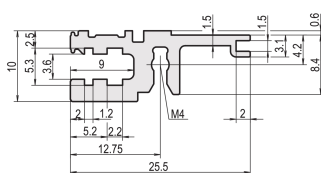

## KATALOGOVÉ ČÍSLO

**34560-028**

Combinations of horizontal rails and side panels

		"4" can be combined.		"1" combination not recommended	
Horizontal rail	Subrack 28 HP	-	+	+	+
	Subrack 18 HP (not recommended)	+	+	+	+
	Subrack 18 HP (not recommended) with 18 HP subrack	+	+	+	+
Horizontal rail	Subrack 18 HP	+	+	-	-
	Subrack 18 HP	+	+	-	-
	Subrack 18 HP	+	+	-	-
	Subrack 18 HP	+	+	-	-
		Light 1.1	Fluorescent 2	Neon 2.1	Edgecut 2.2