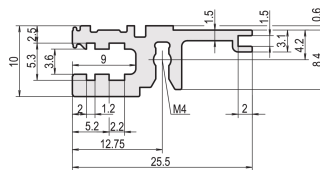

Horizontal Rail, Front, Type L-OD, Light, Without Lip, 40 HP

KATALOGOVÉ ČÍSLO

34560-040

Combinations of horizontal rails and side panels

	Subrack 1 HP	Subrack 2 HP	Subrack 3 HP	Subrack 4 HP
Subrack 1 HP	-	+	+	+
Subrack 2 HP	+	+	+	+
Subrack 3 HP	+	+	-	-
Subrack 4 HP	+	+	-	-

Legend: + can be combined, - combination not recommended

The horizontal rail without a lip enable the use of a setups such as a 6 U front panel for a subrack which is split into 2 x 3 U.

CERTIFICATIONS

VLASTNOSTI

For installation behind full-width front panel

< 28 HP not to print

Without lip (L-OD)

Aluminum extrusion, anodized finish, conductive contact surface

VLASTNOSTI PRODUKTU

Rack Width: 40HP

Množství v balení: 1