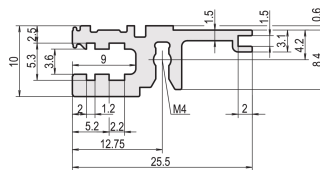

Horizontal Rail, Front, Type L-OD, Light, Without Lip, 63 HP

KATALOGOVÉ ČÍSLO

34560-063

Combinations of horizontal rails and side panels

		"4" can be combined.		"1" combination not recommended	
Subrack 2 U	Subrack 2 U	-	+	+	+
	Subrack 3 U	+	+	+	+
Subrack 3 U	Subrack 3 U	+	+	-	-
	Subrack 4 U	+	+	-	-
Horizontal rail	Light 1 U				
	Frontier 2 U				
	Neos 2 U				
	Edge 2 U				

The horizontal rail without a lip enable the use of a setups such as a 6 U front panel for a subrack which is split into 2 x 3 U.

CERTIFICATIONS

VLASTNOSTI

For installation behind full-width front panel

< 28 HP not to print

Without lip (L-OD)

Aluminum extrusion, anodized finish, conductive contact surface

VLASTNOSTI PRODUKTU

Rack Width: 63HP

Množství v balení: 1

Povrchová úprava: Anodized

Length: 325.12mm

Materiál: Hliník