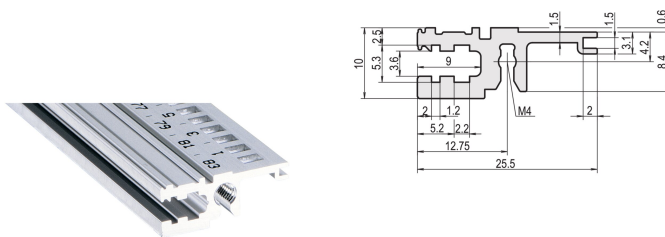

# Horizontal Rail, Front, Type L-OD, Light, Without Lip, 84 HP

## KATALOGOVÉ ČÍSLO

**34560-084**

Combinations of horizontal rails and side panels

	Subrack 1 HP	Subrack 2 HP	Subrack 3 HP	Subrack 4 HP
Subrack 1 HP	-	+	+	+
Subrack 2 HP	+	+	+	+
Subrack 3 HP	+	+	-	-
Subrack 4 HP	+	+	-	-

Legend: + can be combined, - combination not recommended

The horizontal rail without a lip enable the use of a setups such as a 6 U front panel for a subrack which is split into 2 x 3 U.

## VLASTNOSTI PRODUKTU

Rack Width: 84HP

Množství v balení: 1

Povrchová úprava: Anodized

Length: 431.8mm

Materiál: Hliník

Produktová řada: EuropacPRO; RatiopacPRO; RatiopacPRO AIR; CompacPRO; PropacPRO

Product Type: Horizontal Rail