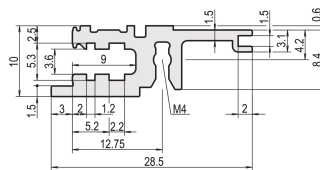

Horizontal Rail, Front, Type L-KD, Light, Short Lip, 40 HP

KATALOGOVÉ ČÍSLO

34560-140

Combinations of horizontal rails and side panels

		"40" can be combined				"40" combination not recommended			
Horizontal rail	Standard rail	-	+	+	+	+	+	+	+
	Standard rail with short lip	+	+	+	+	+	+	+	+
Horizontal rail	Standard rail	+	+	-	-	-	-	-	-
	Standard rail with short lip	+	+	-	-	-	-	-	-
Side panel	Light L								
	Flashed F								
	Heavy H								
	Edged E								

The horizontal rail with a short lip makes a clean design to the assembled front panel.

CERTIFICATIONS

VLASTNOSTI

Standard rail at the front

Installation at top and bottom

Short lip (L-KD)

< 28 HP not to print

Aluminum extrusion, anodized finish, conductive contact surface

VLASTNOSTI PRODUKTU

Rack Width: 40HP

Množství v balení: 1

Povrchová úprava: Anodized

Length: 208.28mm

Materiál: Hliník

Produktová řada: EuropacPRO; RatiopacPRO; RatiopacPRO AIR; CompacPRO; PropacPRO

Product Type: Horizontal Rail

Typ: Light, KD

Works With: Subracks; Cases

Gross Weight: 0.065kg

DALŠÍ PODROBNOSTI O PRODUKTU

Delivery is in standard pack multiples. Pricing is per individual item.

Please take into consideration that deliveries may be carried out in the stated SPQs (SPQ, e.g. 5 pieces, 10 pieces, 50 pieces, etc.). Differing order quantities (e.g. 2 pieces) may be changed to the next possible delivery quantity = Standard Pack Quantity.