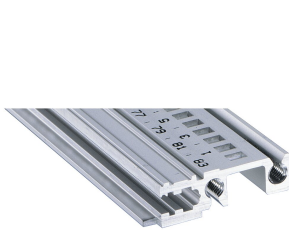

# Horizontal Rail Front, Type H-KD, Heavy, Short Lip, 20 HP

## KATALOGOVÉ ČÍSLO

**34560-220**

Combinations of horizontal rails and side panels

		"4" can be combined.		"2" combination not recommended	
RatiopacPRO	Standard rail	-	+	+	+
	Standard rail with 20HP	+	+	+	+
EuropacPRO	Standard rail	+	+	-	-
	Standard rail with 20HP	+	+	-	-
Side panel	Light 1.1				
	Standard 2				
	Heavy 2.1				
	Rugged 2.2				

Aluminum extrusion horizontal rail of the type H-KD (H-KD = Heavy, Short Lip) with an anodized surface and conductive contact surface. Printed HP markings for a quick optical positioning of the guide rails. Suitable for RatiopacPRO/-AIR and EuropacPRO/-rugged).

## VLASTNOSTI PRODUKTU

Rack Width: 20HP

Množství v balení: 1

Povrchová úprava: Anodized

Length: 106.68mm

Materiál: Hliník

Produktová řada: EuropacPRO; RatiopacPRO; RatiopacPRO AIR; CompacPRO; PropacPRO

Product Type: Horizontal Rail