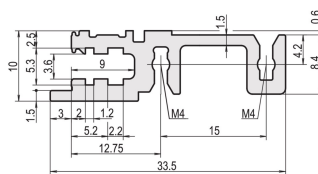

## KATALOGOVÉ ČÍSLO

**34560-220**

Combinations of horizontal rails and side panels

		"4" can be combined.		"2" combination not recommended	
RatiopacPRO	Standard rail	-	+	+	+
	Standard rail with 20HP	+	+	+	+
EuropacPRO	Standard rail	+	+	-	-
	Standard rail with 20HP	+	+	-	-
Side panel	Light 1.1				
	Standard 2				
	Heavy 2.1				
	Rugged 2.2				

## VLASTNOSTI PRODUKTU

Rack Width: 20HP

Množství v balení: 1

Povrchová úprava: Anodized

Length: 106.68mm

Materiál: Hliník

Produktová řada: EuropacPRO; RatiopacPRO; RatiopacPRO AIR; CompacPRO; PropacPRO

Product Type: Horizontal Rail