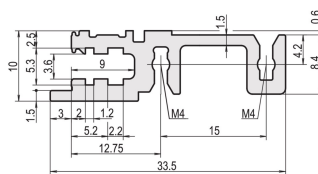

Horizontal Rail Front, Type H-KD, Heavy, Short Lip, 28 HP

KATALOGOVÉ ČÍSLO

34560-228

Combinations of horizontal rails and side panels

		"4" can be combined.		"2" combination not recommended	
Horizontal rail	Light 1	-	+	+	+
Horizontal rail	Medium 2	+	+	+	+
Horizontal rail	Heavy 3	+	+	-	-
Horizontal rail	Rugged 4	+	+	-	-

Aluminum extrusion horizontal rail of the type H-KD (H-KD = Heavy, Short Lip) with a anodized surface and conductive contact surface. Printed HP markings for a quick optical positioning of the guide rails. Suitable for RatiopacPRO/-AIR and EuropacPRO/-rugged).

CERTIFICATIONS

VLASTNOSTI

Installation at top and bottom

Short lip (H-KD)

Aluminum extrusion, anodized finish, conductive contact surface

VLASTNOSTI PRODUKTU

Rack Width: 28HP

Množství v balení: 1