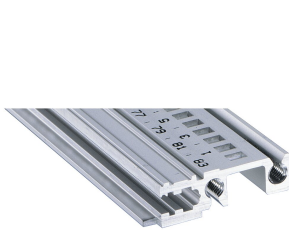

Horizontal Rail Front, Type H-KD, Heavy, Short Lip, 28 HP

KATALOGOVÉ ČÍSLO

34560-228

Combinations of horizontal rails and side panels

		"4" can be combined.		"2" combination not recommended	
Horizontal rail	Light 1	-	+	+	+
Horizontal rail	Medium 2	+	+	+	+
Horizontal rail	Heavy 3	+	+	-	-
Horizontal rail	Rugged 4	+	+	-	-

Aluminum extrusion horizontal rail of the type H-KD (H-KD = Heavy, Short Lip) with a anodized surface and conductive contact surface. Printed HP markings for a quick optical positioning of the guide rails. Suitable for RatiopacPRO/-AIR and EuropacPRO/-rugged).

CERTIFICATIONS

VLASTNOSTI

Installation at top and bottom

Short lip (H-KD)

Aluminum extrusion, anodized finish, conductive contact surface

VLASTNOSTI PRODUKTU

Rack Width: 28HP

Množství v balení: 1

Povrchová úprava: Anodized

Length: 147.32mm

Materiál: Hliník

Produktová řada: EuropacPRO; RatiopacPRO; RatiopacPRO AIR; CompacPRO; PropacPRO

Product Type: Horizontal Rail

Typ: Heavy, KD

Works With: Subracks; Cases